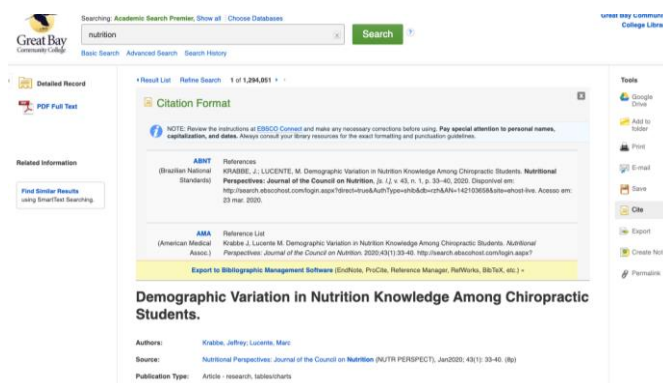

3. On the **basic search** page, enter your search terms and select limitations such as **full text**, **scholarly (peer-reviewed) articles**, or **date**. You can also choose whether to search for all of your terms or any of your terms, and to search for related words.

4. From your results list, click on the arrow on the left side to expand your options. You will be able to **sort** results by **date** or **relevance** and limit your list by expanding the left sidebar.

5. The grey bar at the bottom of each entry will tell you whether it is available **full text**, in PDF or HTML format. If not, click **Request an Inter Library Loan** to have the article delivered to you from another library.

6. Click the title of an article to view more detailed information. From this menu, click the **Cite** button on the right side of the page to view a citation in **APA** or **MLA** format. You can also **Print** the article or **Email** the whole article or just the citation to yourself.