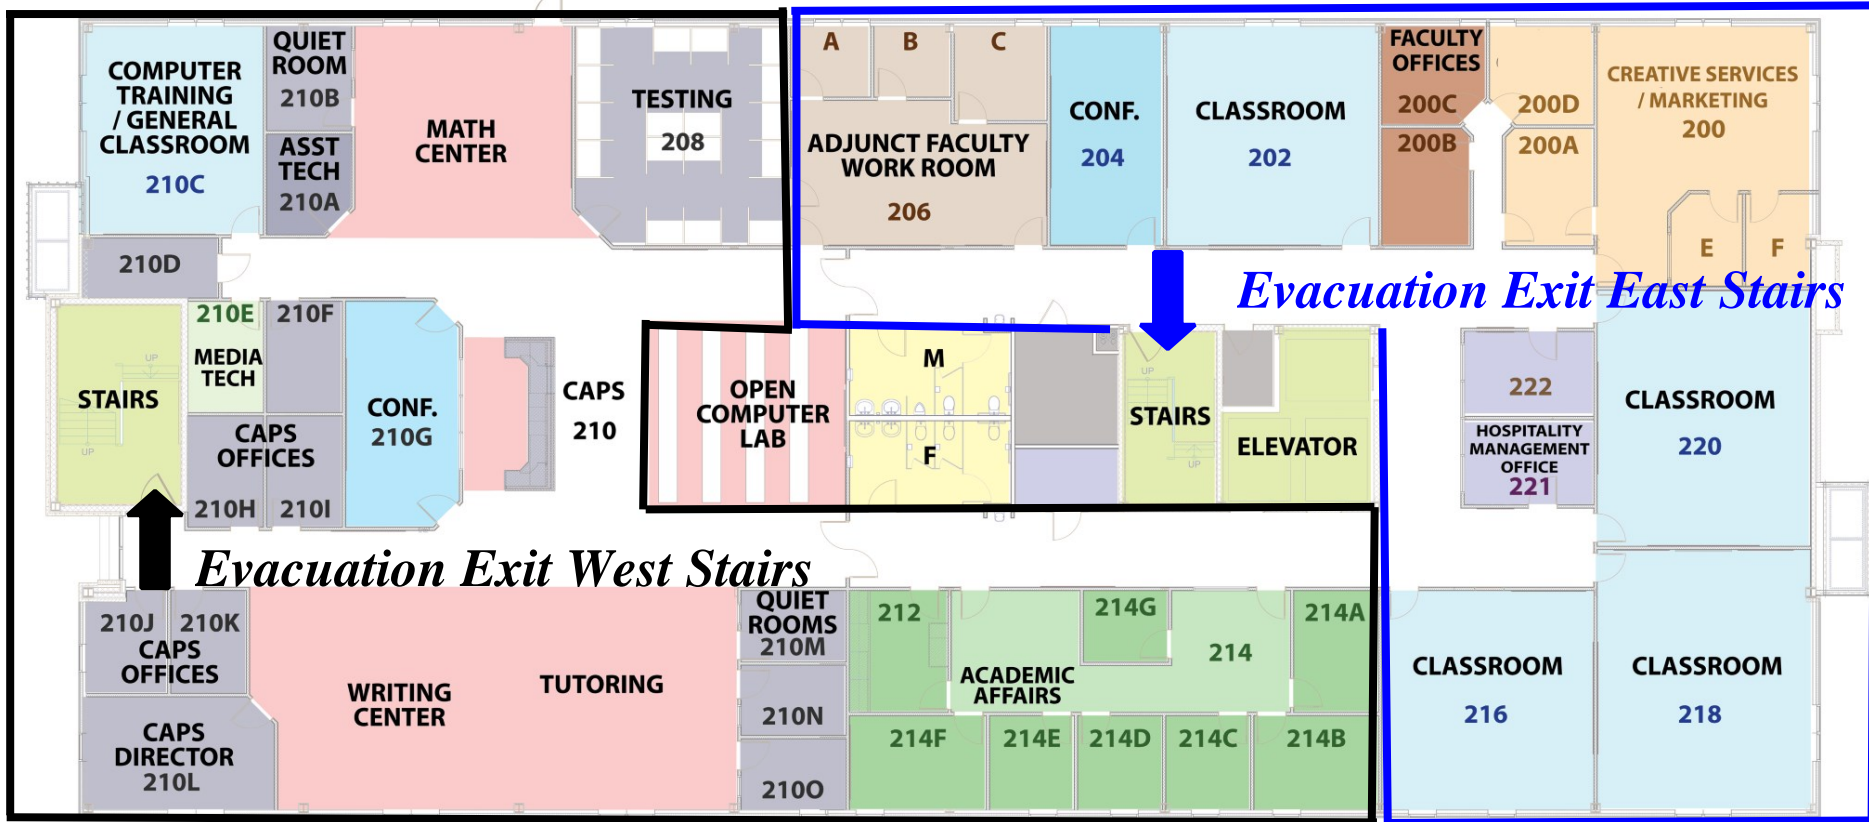

2nd Floor - Great Bay Community College

Great Bay Community College Evacuation Routing

320 Corporate Drive, Portsmouth, NH 03801—Campus Safety 427-7697