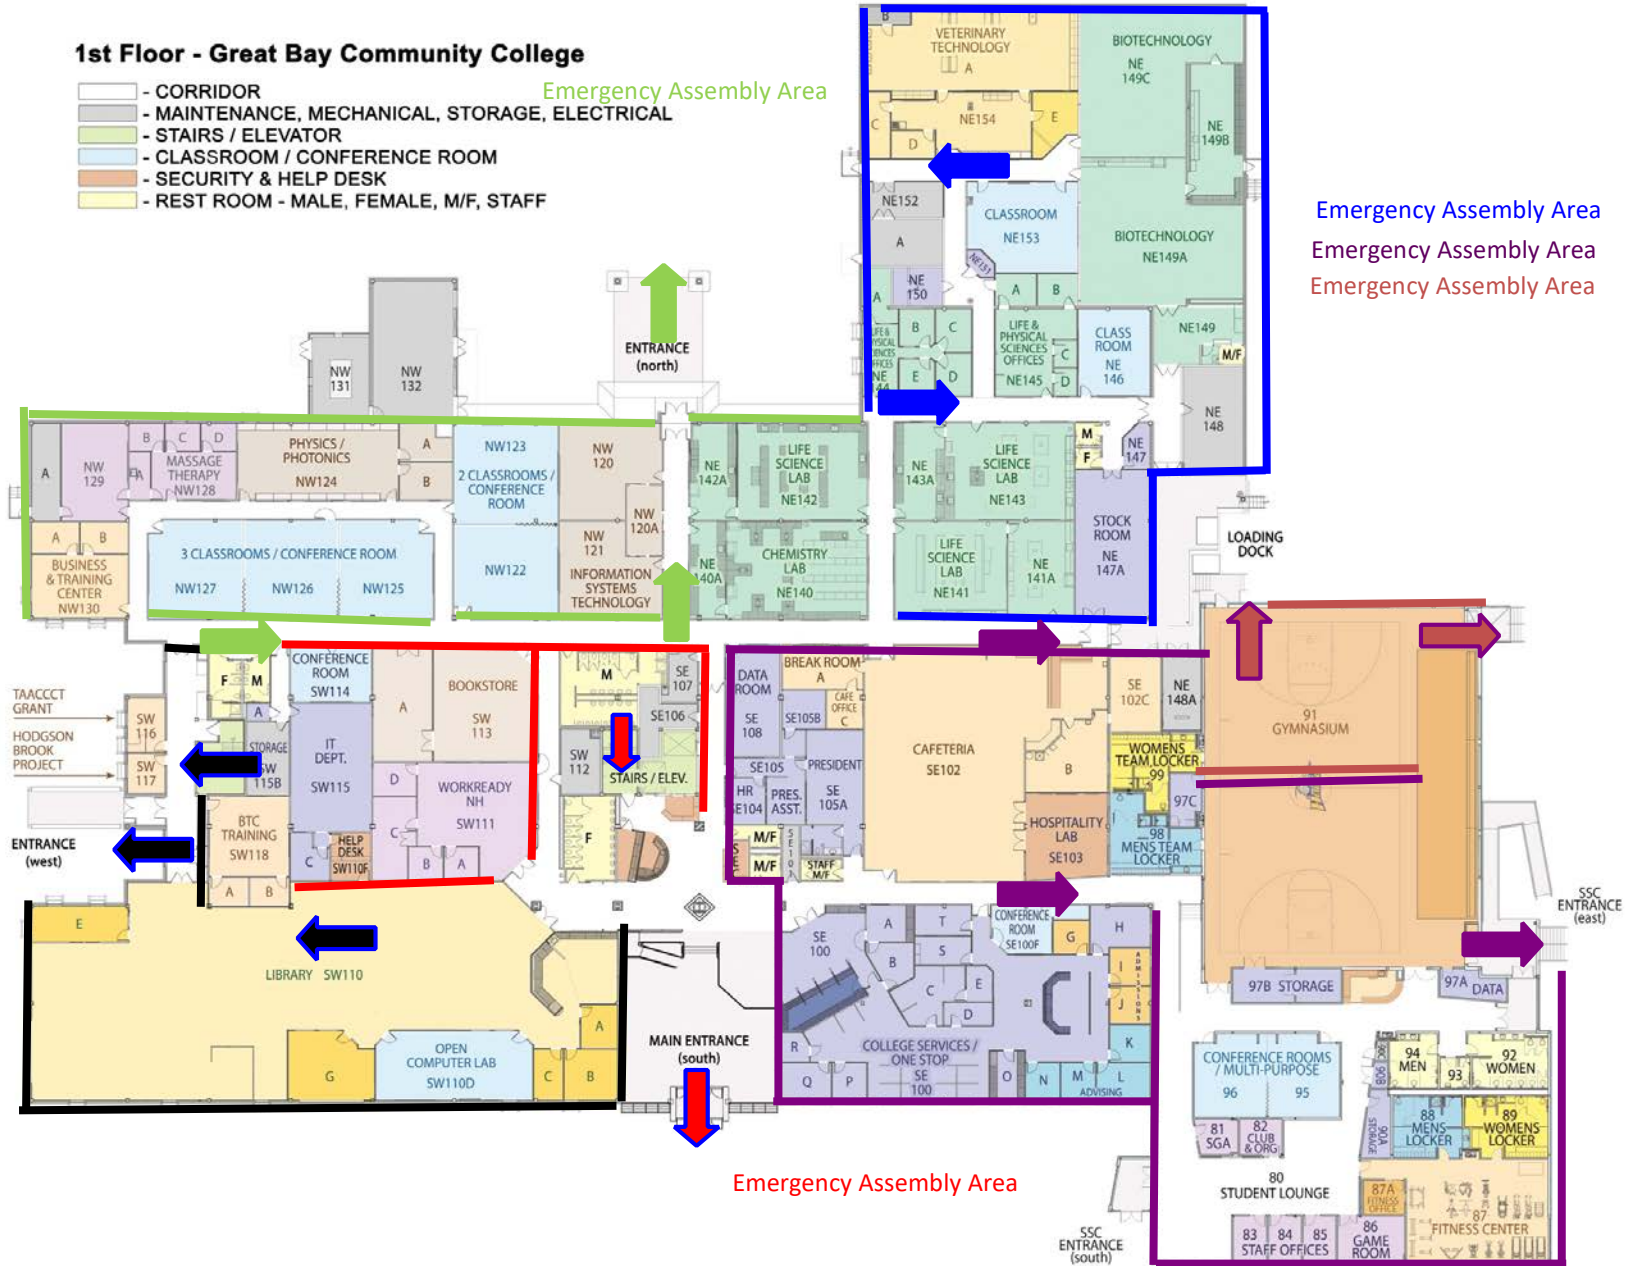

320 Corporate Drive, Portsmouth, NH 03801—Campus Safety 427-7697

2nd Floor - Great Bay Community College

Great Bay Community College Evacuation Routing

320 Corporate Drive, Portsmouth, NH 03801—Campus Safety 427-7697

1st Floor - Great Bay Community College

- CORRIDOR
 - MAINTENANCE, MECHANICAL, STORAGE, ELECTRICAL
 - STAIRS / ELEVATOR
 - CLASSROOM / CONFERENCE ROOM
 - SECURITY & HELP DESK
 - REST ROOM - MALE, FEMALE, M/F, STAFF
- Emergency Assembly Area