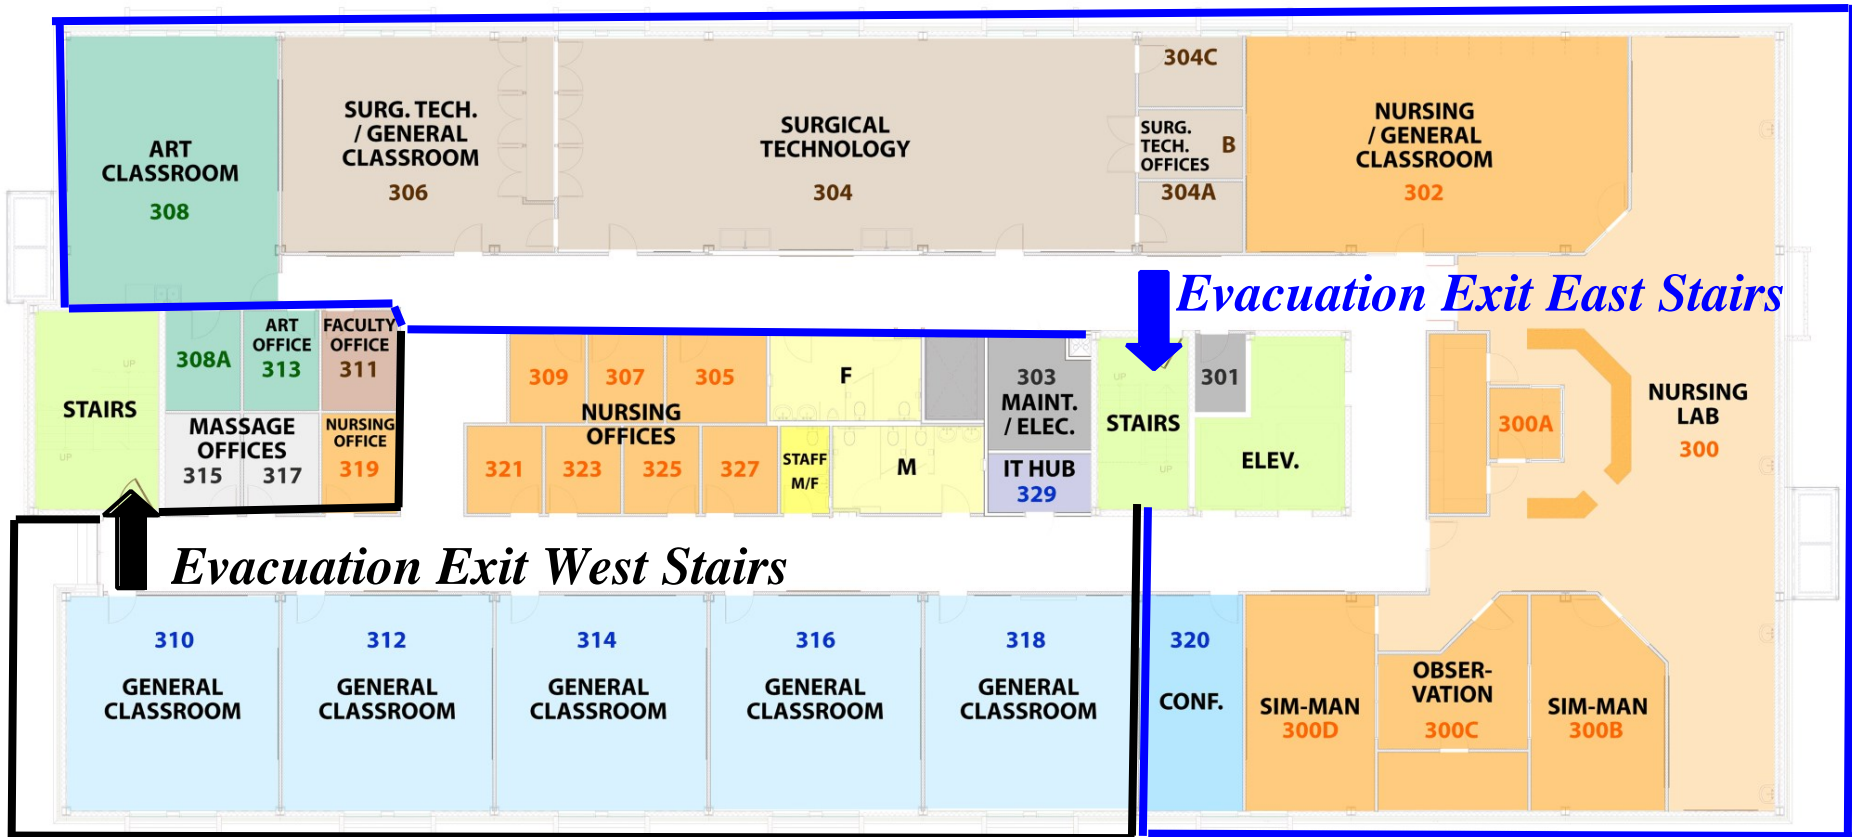

4th Floor - Great Bay Community College

Great Bay Community College Evacuation Routing

320 Corporate Drive, Portsmouth, NH 03801—Campus Safety 427-7697

3rd Floor - Great Bay Community College

Great Bay Community College Evacuation Routing

320 Corporate Drive, Portsmouth, NH 03801—Campus Safety 427-7697

2nd Floor - Great Bay Community College

Great Bay Community College Evacuation Routing

320 Corporate Drive, Portsmouth, NH 03801—Campus Safety 427-7697

1st Floor - Great Bay Community College

- CORRIDOR
 - MAINTENANCE, MECHANICAL, STORAGE, ELECTRICAL
 - STAIRS / ELEVATOR
 - CLASSROOM / CONFERENCE ROOM
 - SECURITY & HELP DESK
 - REST ROOM - MALE, FEMALE, M/F, STAFF
- Emergency Assembly Area