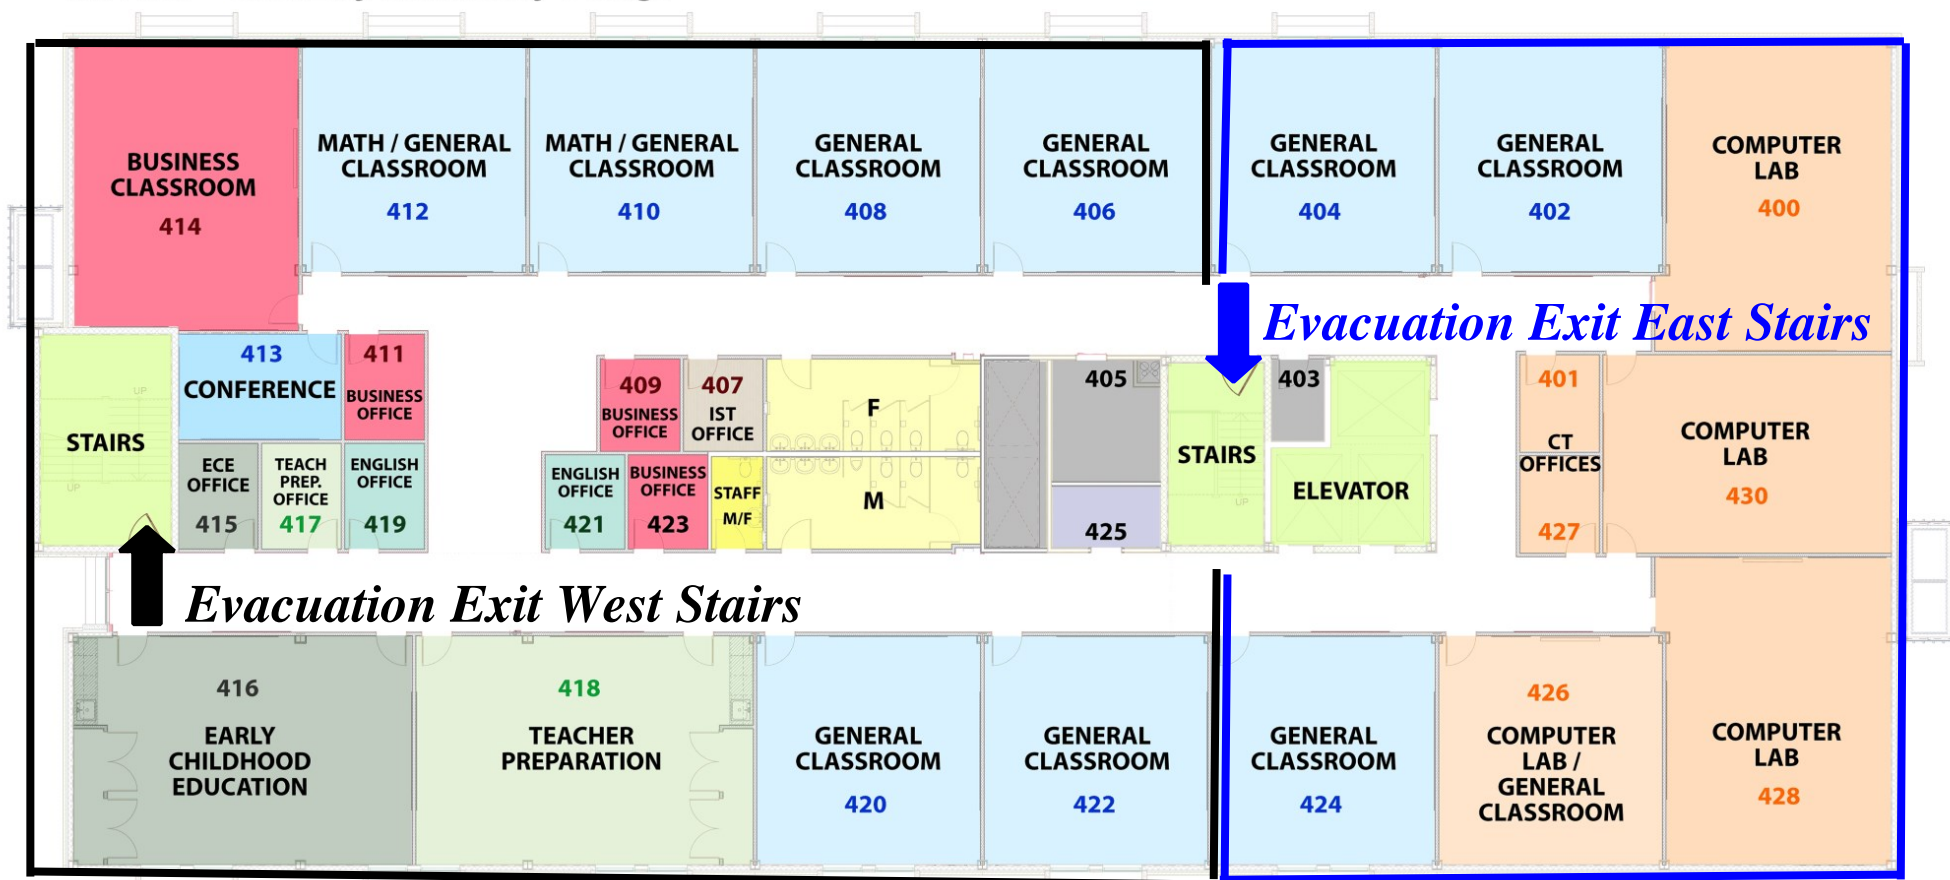

4th Floor - Great Bay Community College

Great Bay Community College Evacuation Routing

320 Corporate Drive, Portsmouth, NH 03801—Campus Safety 427-7697

3rd Floor - Great Bay Community College

Great Bay Community College Evacuation Routing

320 Corporate Drive, Portsmouth, NH 03801—Campus Safety 427-7697

2nd Floor - Great Bay Community College

Great Bay Community College Evacuation Routing

320 Corporate Drive, Portsmouth, NH 03801—Campus Safety 427-7697

1st Floor - Great Bay Community College

- CORRIDOR
 - MAINTENANCE, MECHANICAL, STORAGE, ELECTRICAL
 - STAIRS / ELEVATOR
 - CLASSROOM / CONFERENCE ROOM
 - SECURITY & HELP DESK
 - REST ROOM - MALE, FEMALE, M/F, STAFF
- Emergency Assembly Area